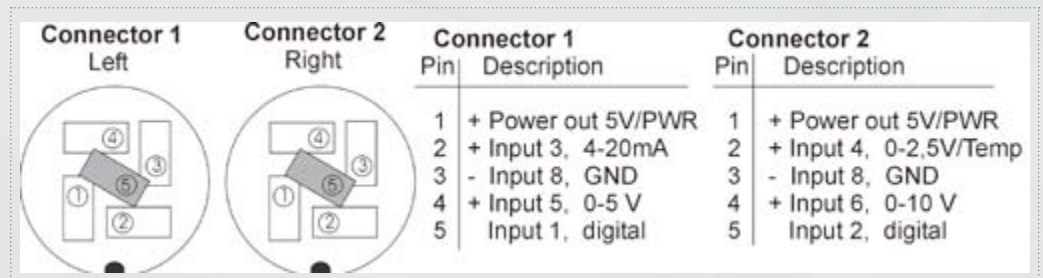

ETM-Green

› More than 5 years battery capacity*

› IP67 casing with industrial rated M12 connectors

› 6 in/outputs with sensor power supply

› Integrated exchangeable LI-SOCI battery

› 2G/3G for best GSM coverag

The ETM-Green comes with SIM-card and GSM subscription. Just connect the sensors, turn on the power and log into WEB backoffice to access the measured data from anywhere.

Model	ETM-Green 2G	ETM-Green 3G
Part no:	71211	71212
GSM	2G	2G and 3G
	GSM: 850/900/1800/1900 MHz	UMTS: 800/850/900/1900/2100MHz GSM: 850/900/1800/1900 MHz
Antenna	GSM: FMA with stub antenna	GSM: FMA with stub antenna
Connections	2 pre-configured M12 connectors with following interfaces: 2 digital in/outputs (requere drivers) and pulse measurements 1 analoge 4-20 mA input 1 analoge 0-2,5 V input 1 analoge 0-5 V input 1 analoge 0-10 V input 1 stabilised 5V or battery voltage (10.8 V) output (for sensor feeding)	
Operation temp.	-30°C to +70°C	
Weight	970 g	
Size	238 mm x 141 mm x 670 mm	
Casing	Ventilated IP67 casing in Polycarbonate with Nitril-sealing and hinges in stainless steel.	
Accessories	Temperature sensor (71207), wall/pole bracket in stainless steel (71208), M12 connector (71216), battery (20602), variety of GSM/GPS antennas	

* More than 5 years battery life time when sending via 2G/3G every 24 hour.

ETM Pacific Pty Ltd

Suite 6, 273 Alfred Street, North Sydney NSW 2060, Australia

Tel: +61 (0)2 9956 7377 E-mail: info@etmpacific.com.au

www.etmpacific.com.au